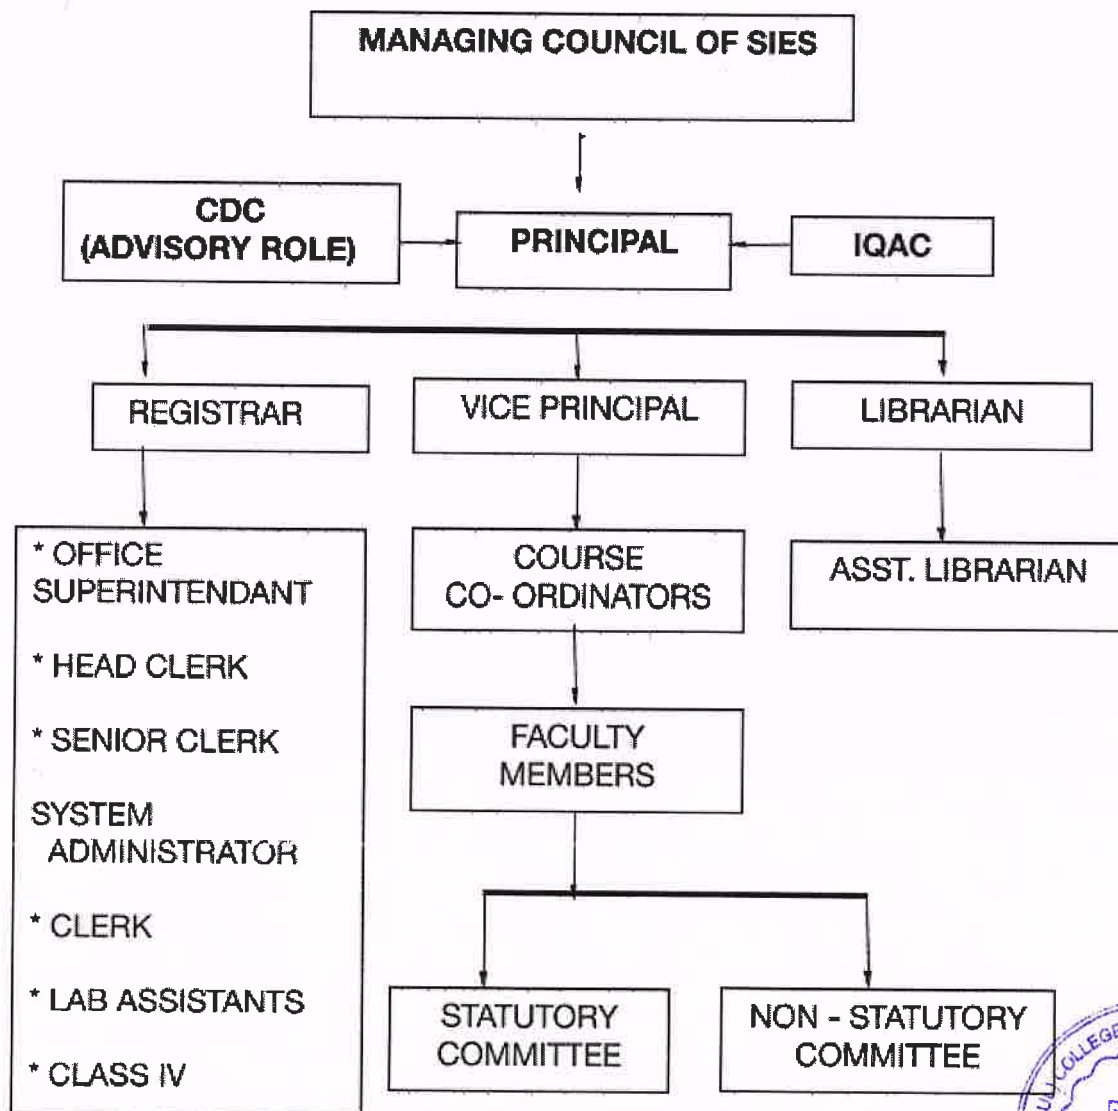

SIES(NERUL) COLLEGE OF ARTS, SCIENCE & COMMERCE

Organizational Chart of SIESASCN

PRINCIPAL

SIES (NERUL) COLLEGE OF
ARTS, SCIENCE & COMMERCE
Sri Chaitanyadevi Sarawathy
Vidyaparani, Plot No. 1-C, Sector-V,
Nerul, Navi Mumbai - 400706.